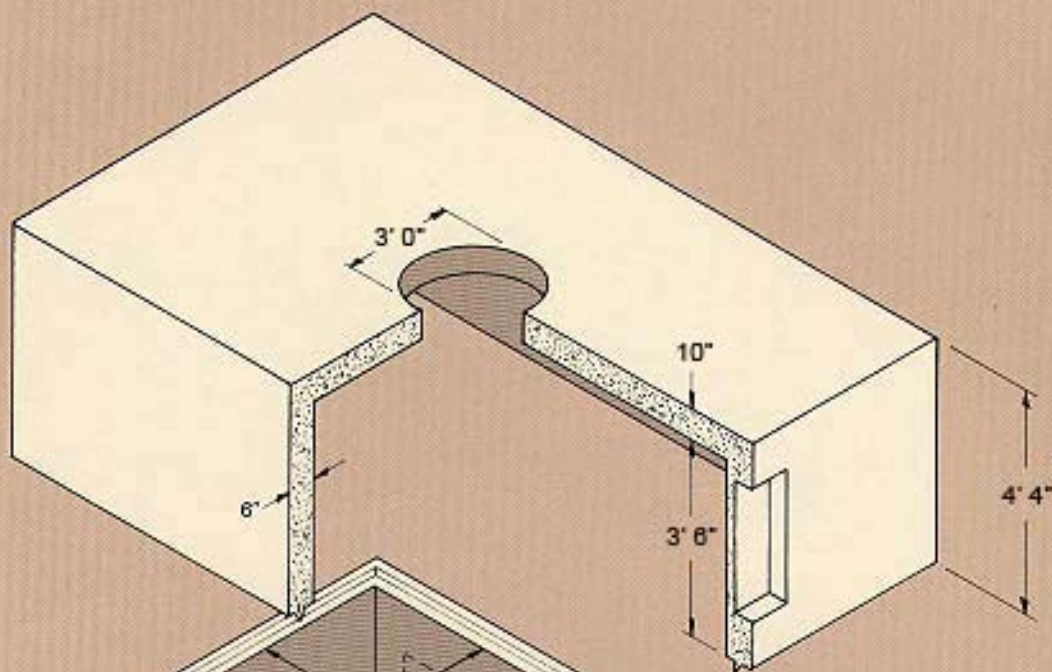

26,400 LBS

27,200 LBS

DIMENSIONS

INSIDE - 14' x 9' x 7'

OUTSIDE - 15' x 10' x 8' 8"

KNOCKOUTS

SIZED AND LOCATED AS REQUIRED

TOTAL WEIGHT

53,600 LBS (LESS KNOCKOUTS)

UTILITY VAULT

MODEL 1490 CUS