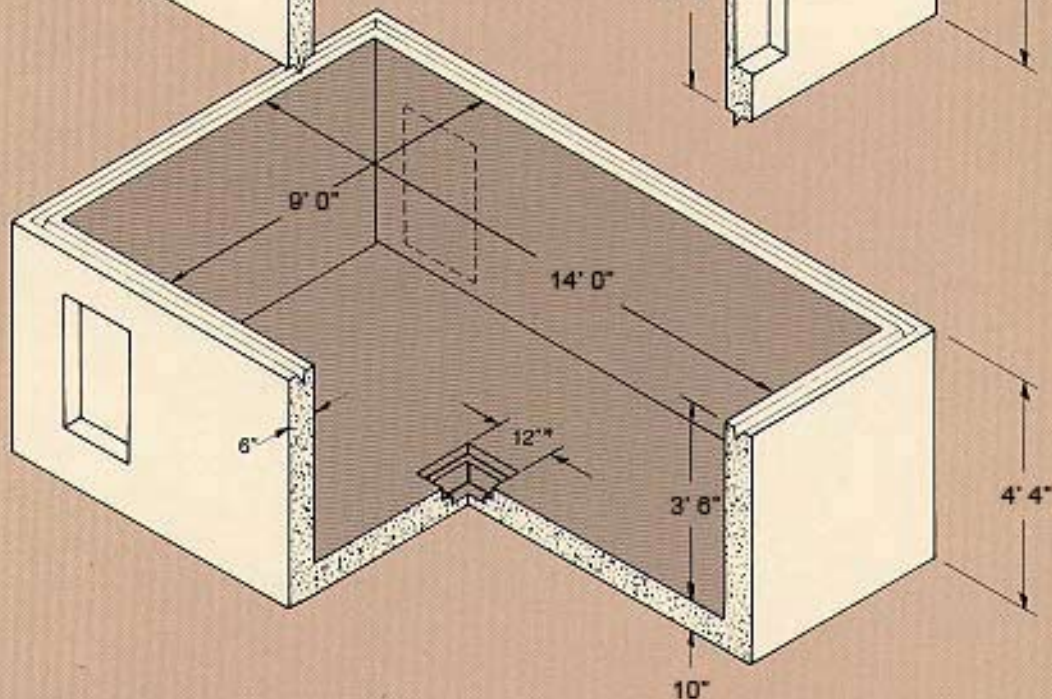

26,400 LBS

27,200 LBS

DIMENSIONS

INSIDE - 14' x 9' x 7'

OUTSIDE - 15' x 10' x 8' 8"

KNOCKOUTS

SIZED AND LOCATED AS REQUIRED

TOTAL WEIGHT

53,600 LBS (LESS KNOCKOUTS)

UTILITY VAULT

MODEL 1490 CUS