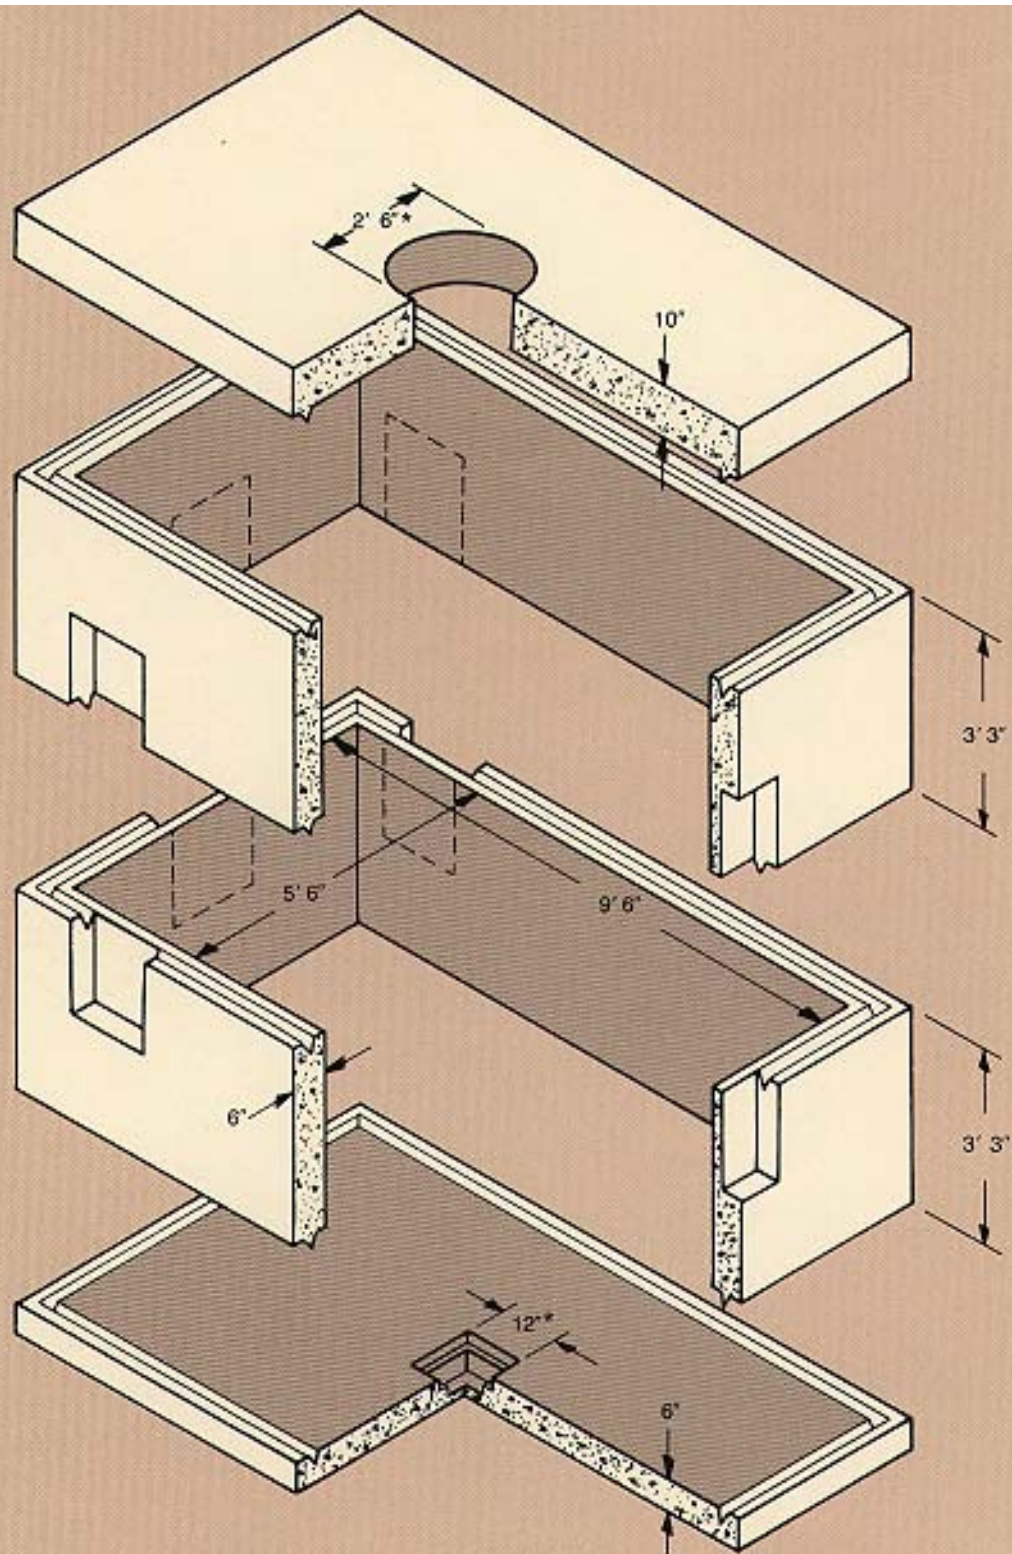

8,163 LBS.

7,800 LBS.

7,800 LBS.

5,068 LBS.

**DIMENSIONS**

INSIDE - 9' 6" x 5' 6" x 6' 6"

OUTSIDE - 10' 6" x 6' 6" x 7' 10"

**KNOCKOUTS**

SIZED AND LOCATED AS REQUIRED

**TOTAL WEIGHT**

28,831 LBS. (LESS KNOCKOUTS)

For inserts and accessories see pages 33-36  
\* (for additional details, see page 5)

**UTILITY VAULT**

**MODEL 1000 CUS**