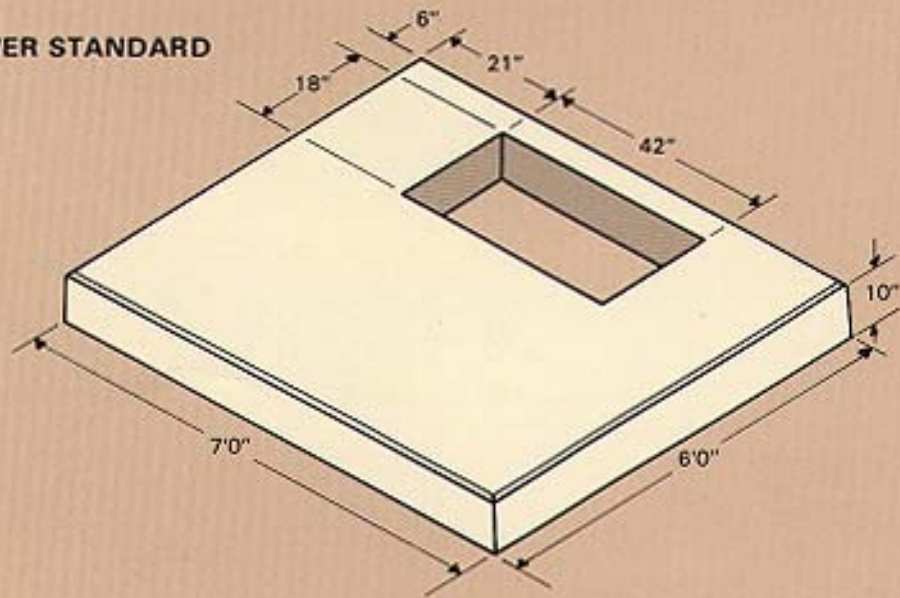

VIRGINIA POWER STANDARD

4,594 LBS.

NOTE: Lifting inserts provided

TRANSFORMER PAD

MODEL T-67