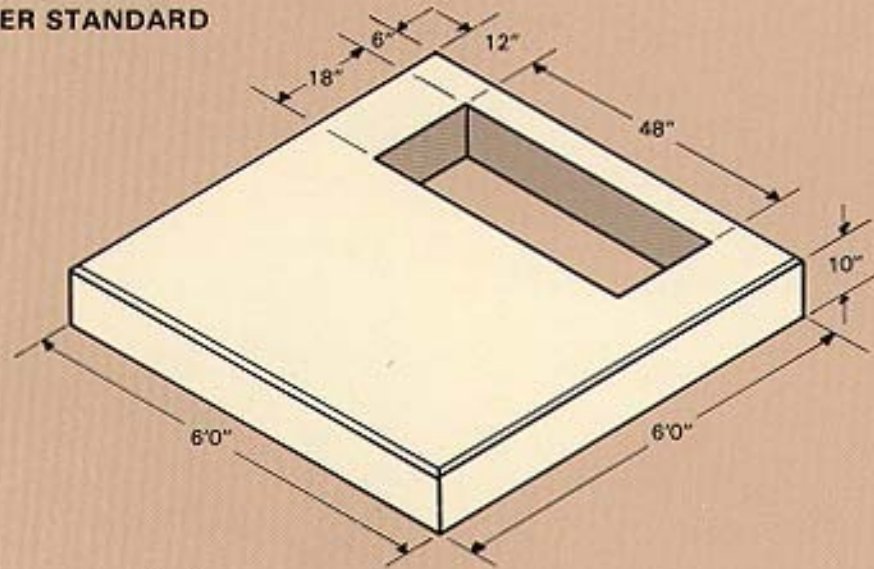

VIRGINIA POWER STANDARD

TRANSFORMER PAD

MODEL T-66

3,900 LBS.

NOTE: Lifting inserts provided