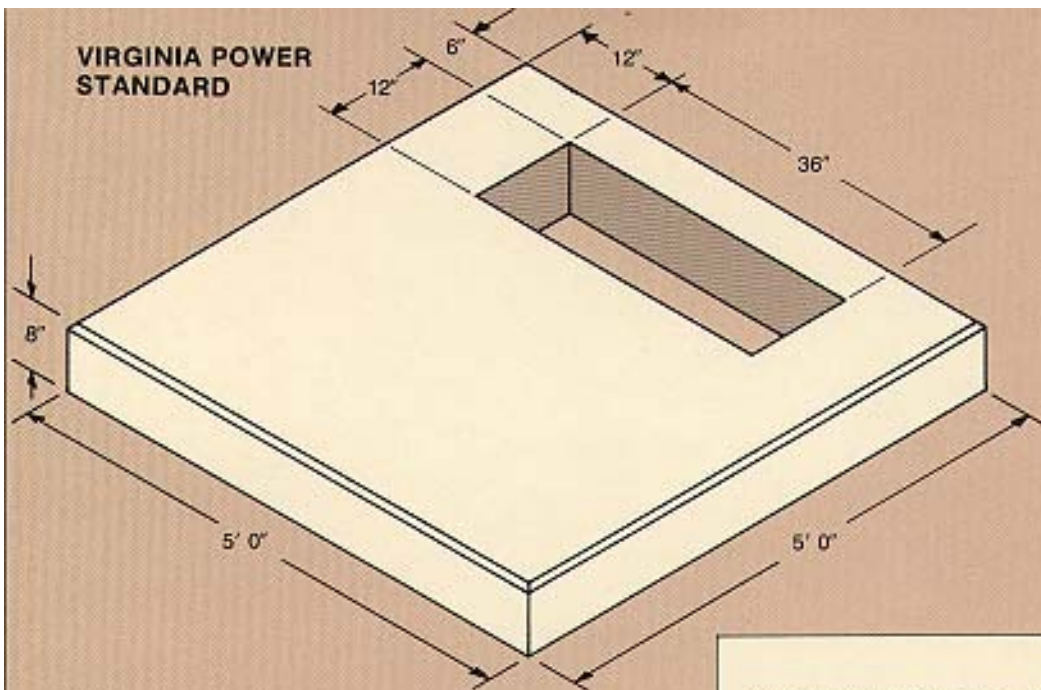

**VIRGINIA POWER
STANDARD**

2,200 LBS.

NOTE: Lifting inserts provided

TRANSFORMER PAD

MODEL T-55