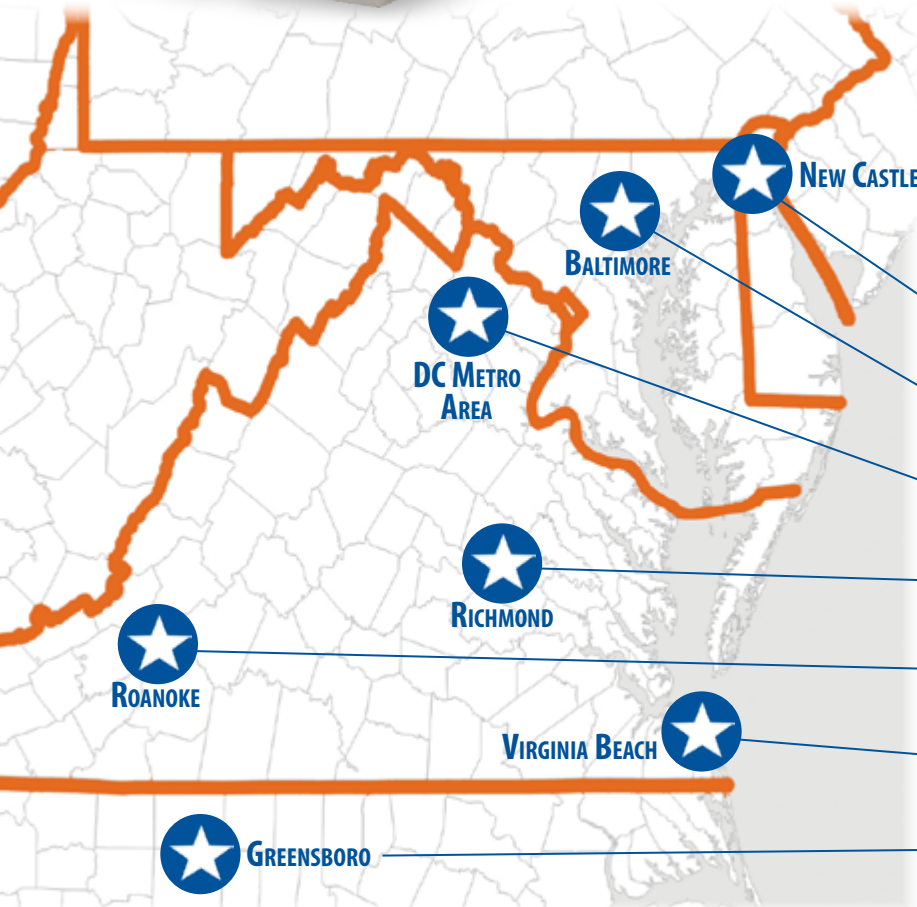

More Locations = Lower Rental Costs

Barrier Rental

CONCRETE SAFETY SYSTEMS™

J-J HOOKS® CONCRETE BARRIER RENTAL
A **SMITH-MIDLAND** Company

Now Seven Locations!

New Castle, Delaware

Baltimore, Maryland

DC Metro Area

Richmond, Virginia

Roanoke, Virginia

Virginia Beach, Virginia

Greensboro, N. Carolina

24/7 Delivery • Installation • Pick-Up & Return

Call **(540) 439-8966** Monday-Friday: 8am-5pm

Call CSS for all your JJ-Hooks Concrete Barrier rental needs