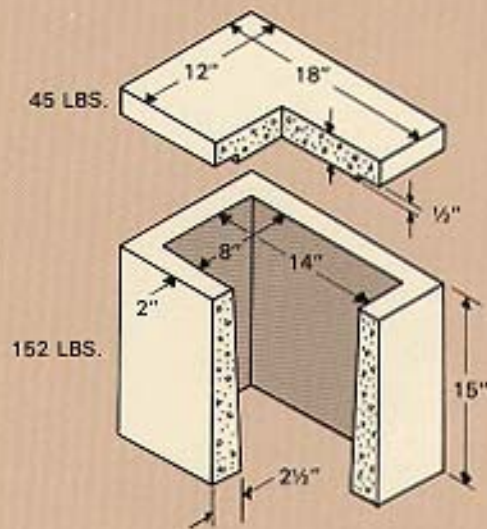

NOTE: Lifting inserts provided

**JUNCTION BOX**

**MODEL 814**

**DIMENSIONS**

INSIDE - 8"x14"x15"

**KNOCKOUTS**

AS REQUIRED

**TOTAL WEIGHT**

197 LBS.